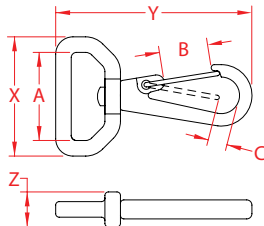

SWIVEL WEB CLIP

316 STAINLESS STEEL

Import

Precision
Cast

Suncor
Exclusive

ITEM	A (size)	B	C	X (height)	Y (length)	Z (width)	WLL (lb)	WT (lb)	PACKAGING TYPE	EACH (qty)	INNER (qty)	CARTON (qty)	UPC
S0221-0025	1"	0.63"	0.32"	1.41"	2.56"	0.38"	130	0.07	POLYBAG	1	50	500	791506037477
S0221-0038	1-1/2"	0.63"	0.32"	1.90"	2.63"	0.38"	130	0.08	POLYBAG	1	50	400	791506037484
S0221-0050	2"	0.63"	0.32"	2.49"	2.71"	0.38"	130	0.10	POLYBAG	1	25	300	791506037491

NOTE:

"SLIMLINE" BAIL FOR WEBBING; SPECIAL TORSION SPRING GATE FOR LONGER LIFE. IDEAL FOR BIMINI TOPS AND HOLD DOWN STRAPS. ALL DIMENSIONS ARE NOMINAL (+/- 3%) AND ARE SUBJECT TO CHANGE WITHOUT NOTICE.